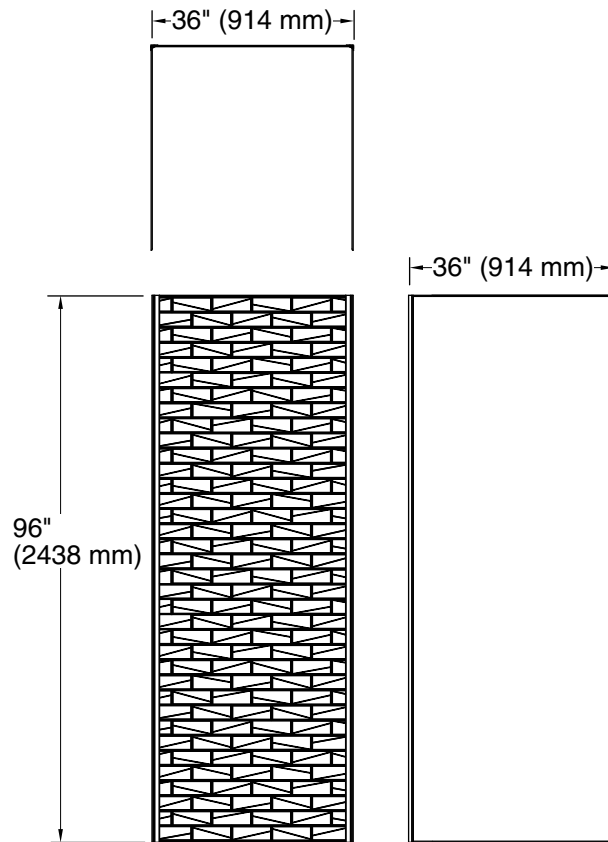

Technical Information

All product dimensions are nominal.

Installation: Three-wall alcove

Notes

Measure your actual product for rough-in details.

Install this product according to the installation instructions.

Corner joints (optional) allow for 3/8" (10 mm) adjustment for out-of-plumb conditions or uneven cuts.

If installing accessories, install 2x4 backing for handrails, shelves, and shower hooks and 2x10 backing for the flip down seat.

Use non-solvent based construction adhesive. For installation over tile, use 100% silicone sealant.